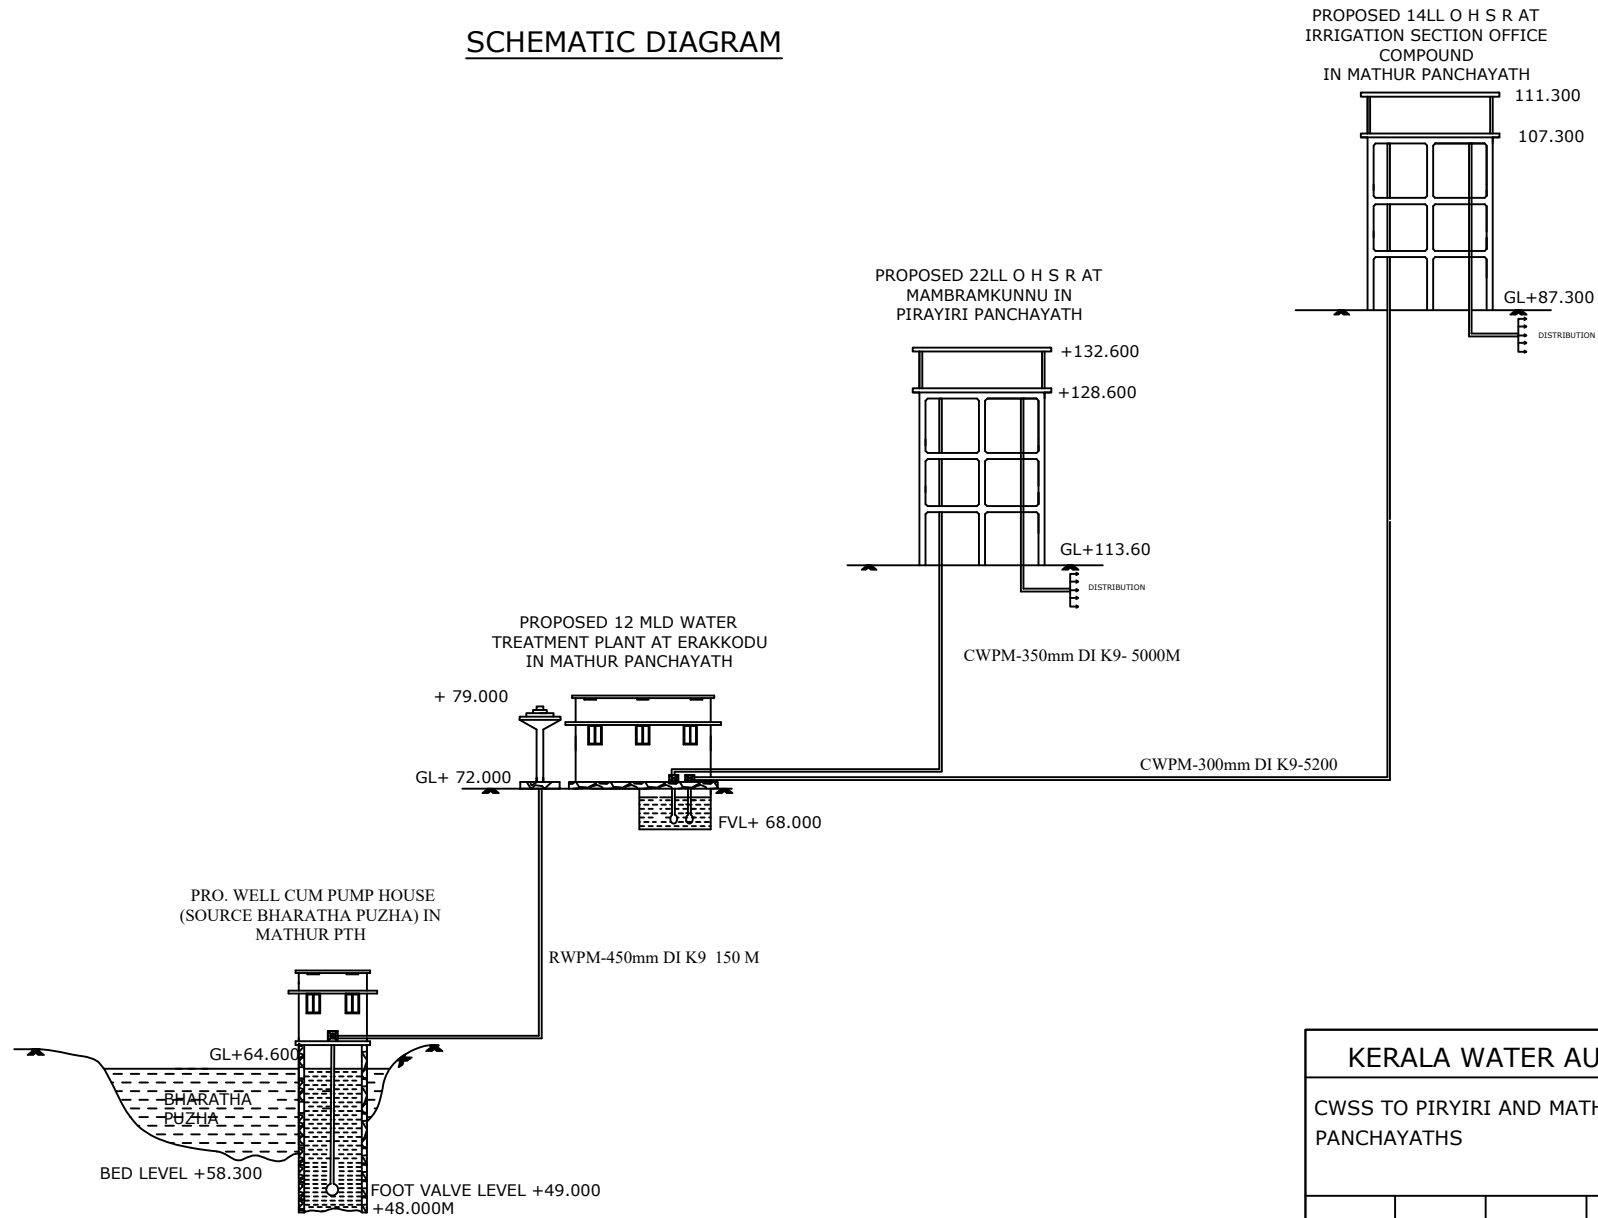

SCHEMATIC DIAGRAM

KERALA WATER AUTHORITY			
CWSS TO PIRYIRI AND MATHUR PANCHAYATHS			DATE:
			NOT TO SCALE
AEE	EE	SE	CHIEF ENGINEER