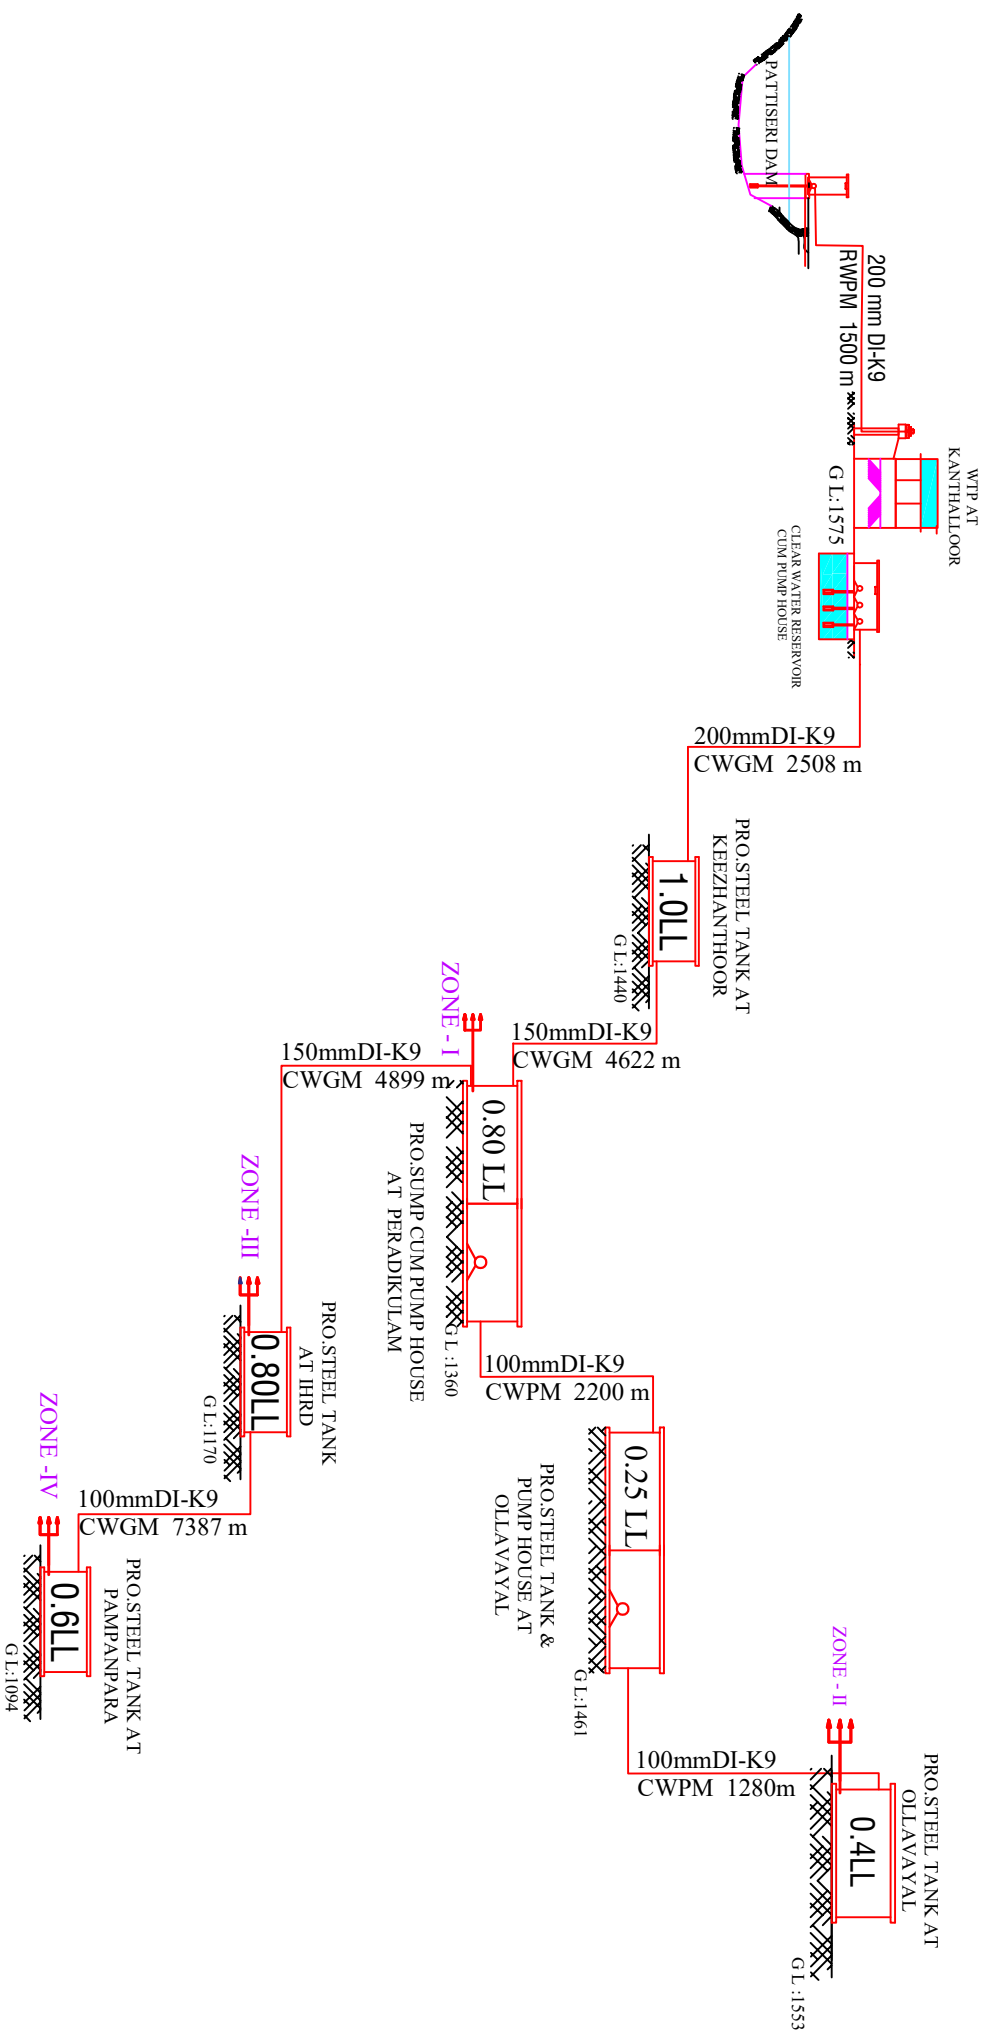

JJM - WSS TO KANTHALLOOR PANCHAYATH

KERALA WATER AUTHORITY
PROJECT DIVISION KATTAPPANA

JJM- WSS TO KANTHALLOOR PANCHAYATH IN IDUKKI DISTRICT

SCHEMATIC DIAGRAM