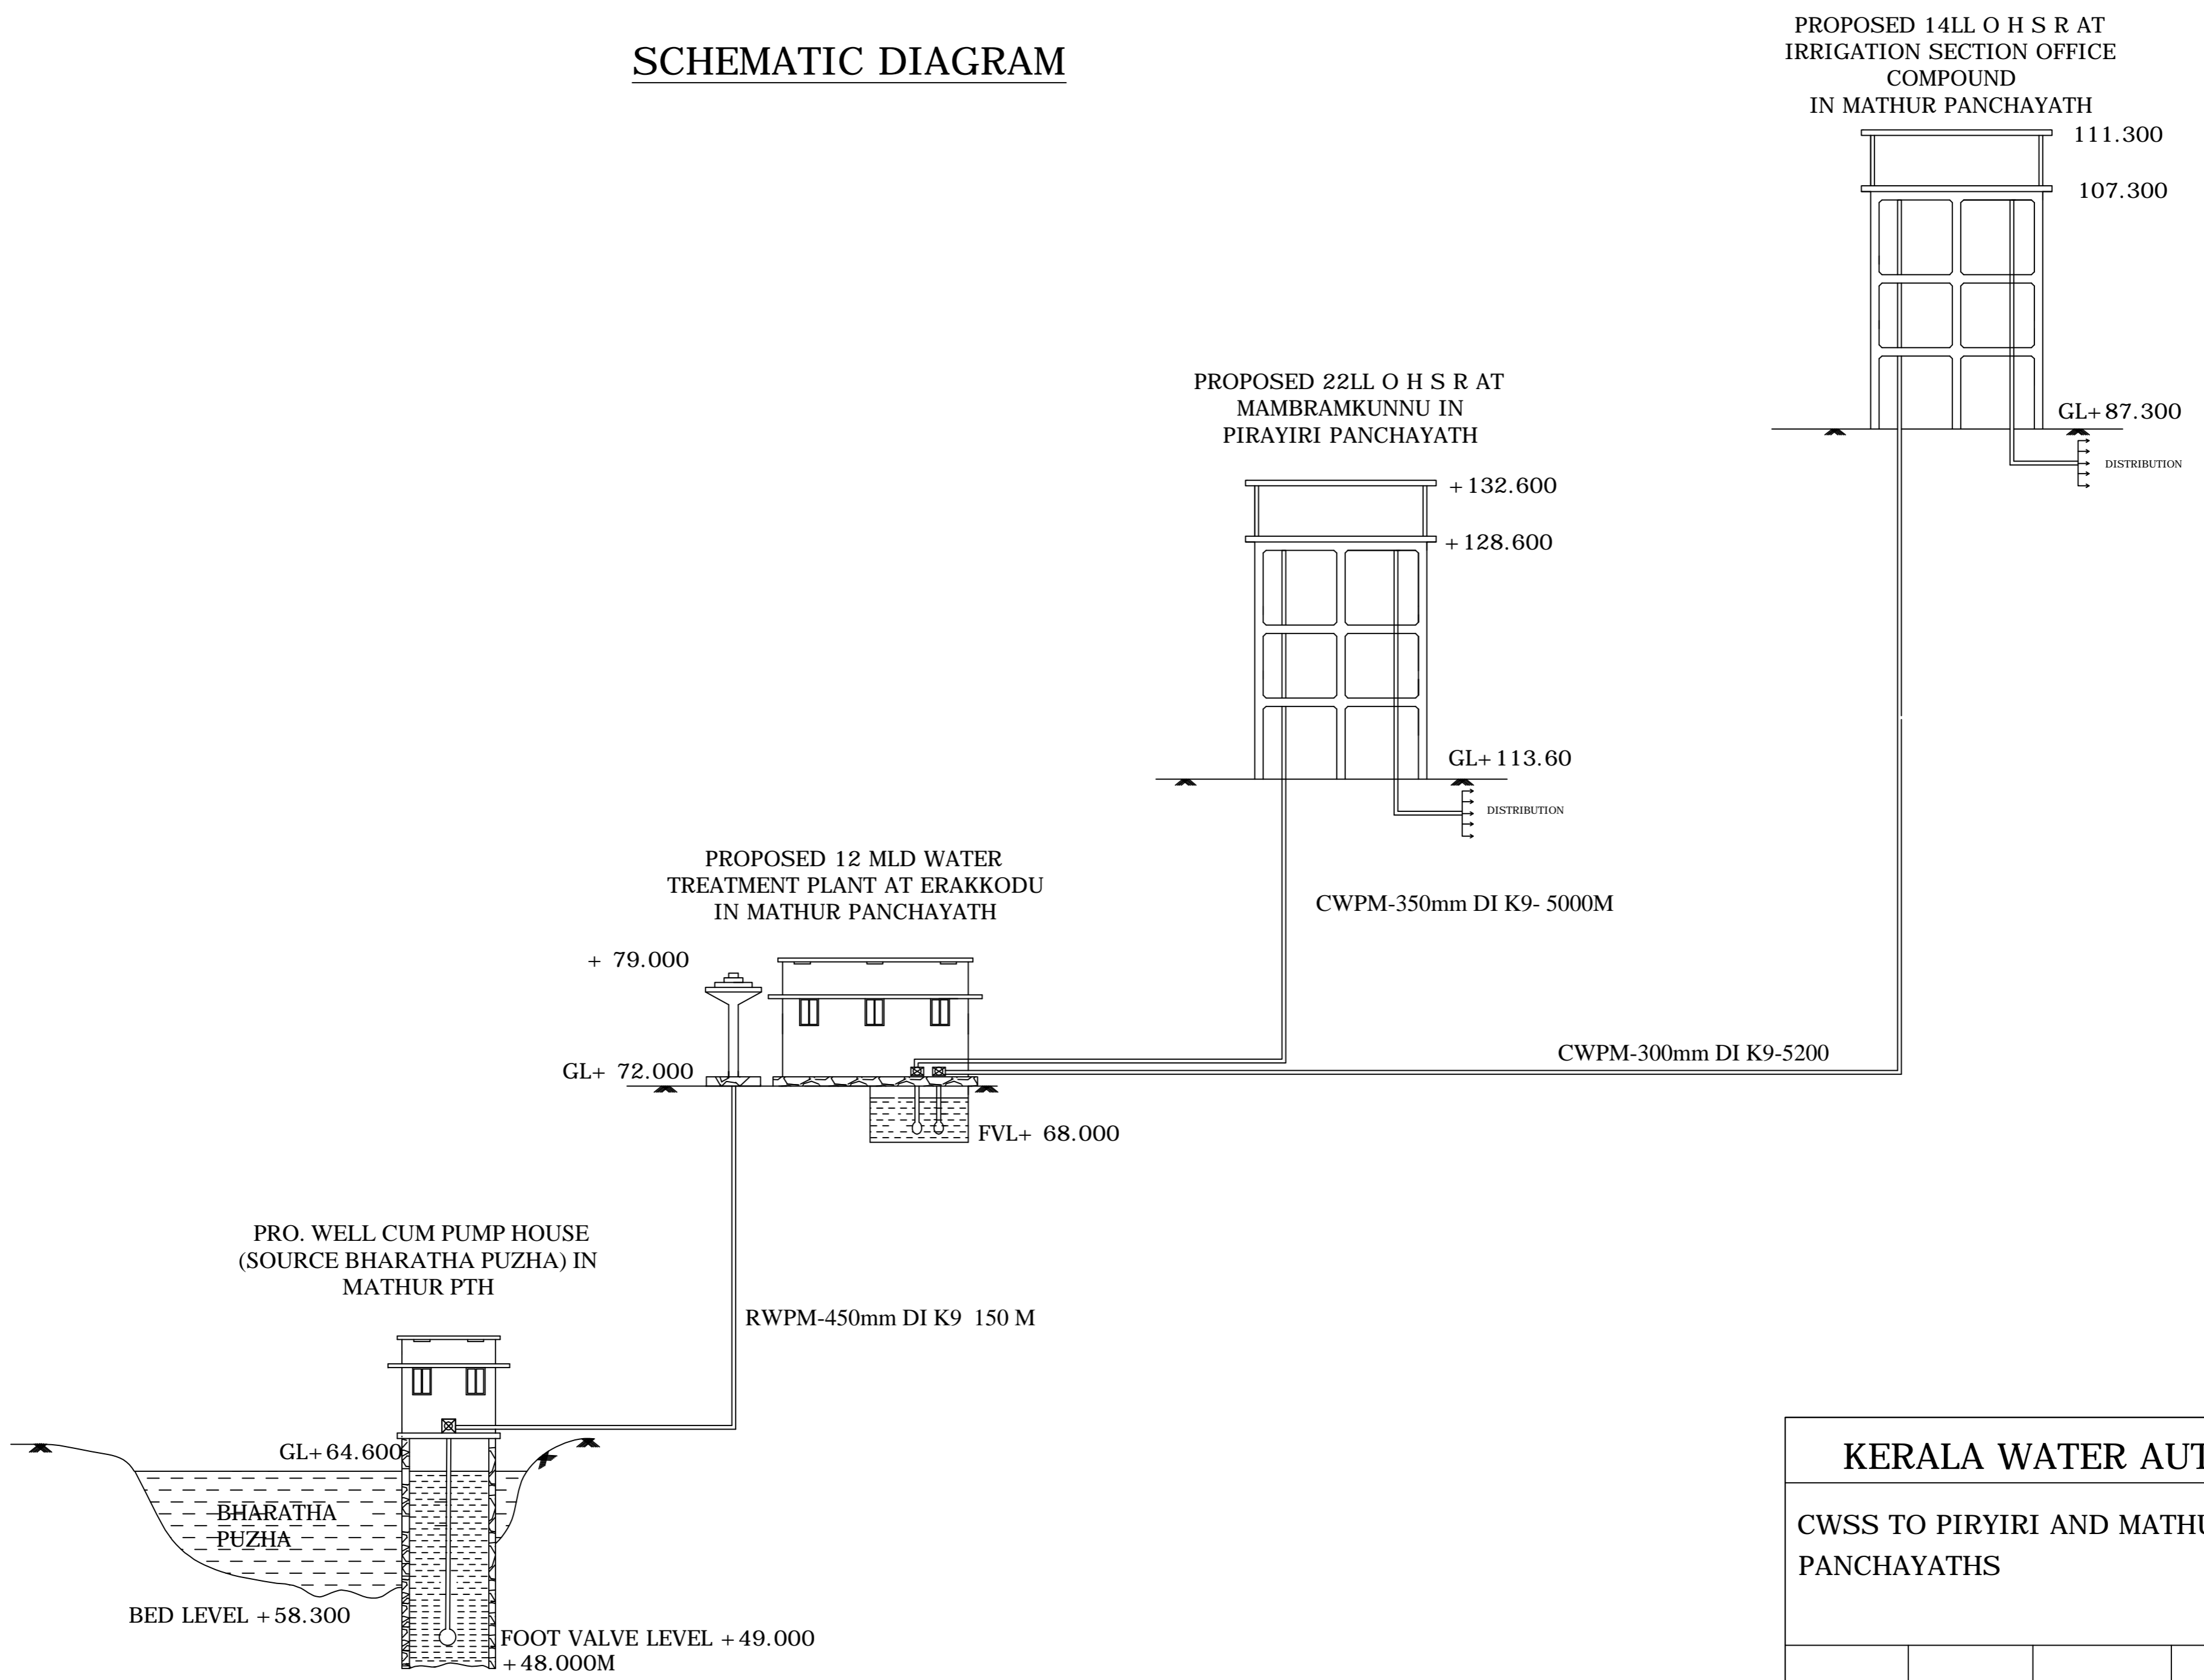

**SCHEMATIC DIAGRAM**

KERALA WATER AUTHORITY			
CWSS TO PIRYIRI AND MATHUR PANCHAYATHS			DATE:
			NOT TO SCALE
AEE	EE	SE	CHIEF ENGINEER