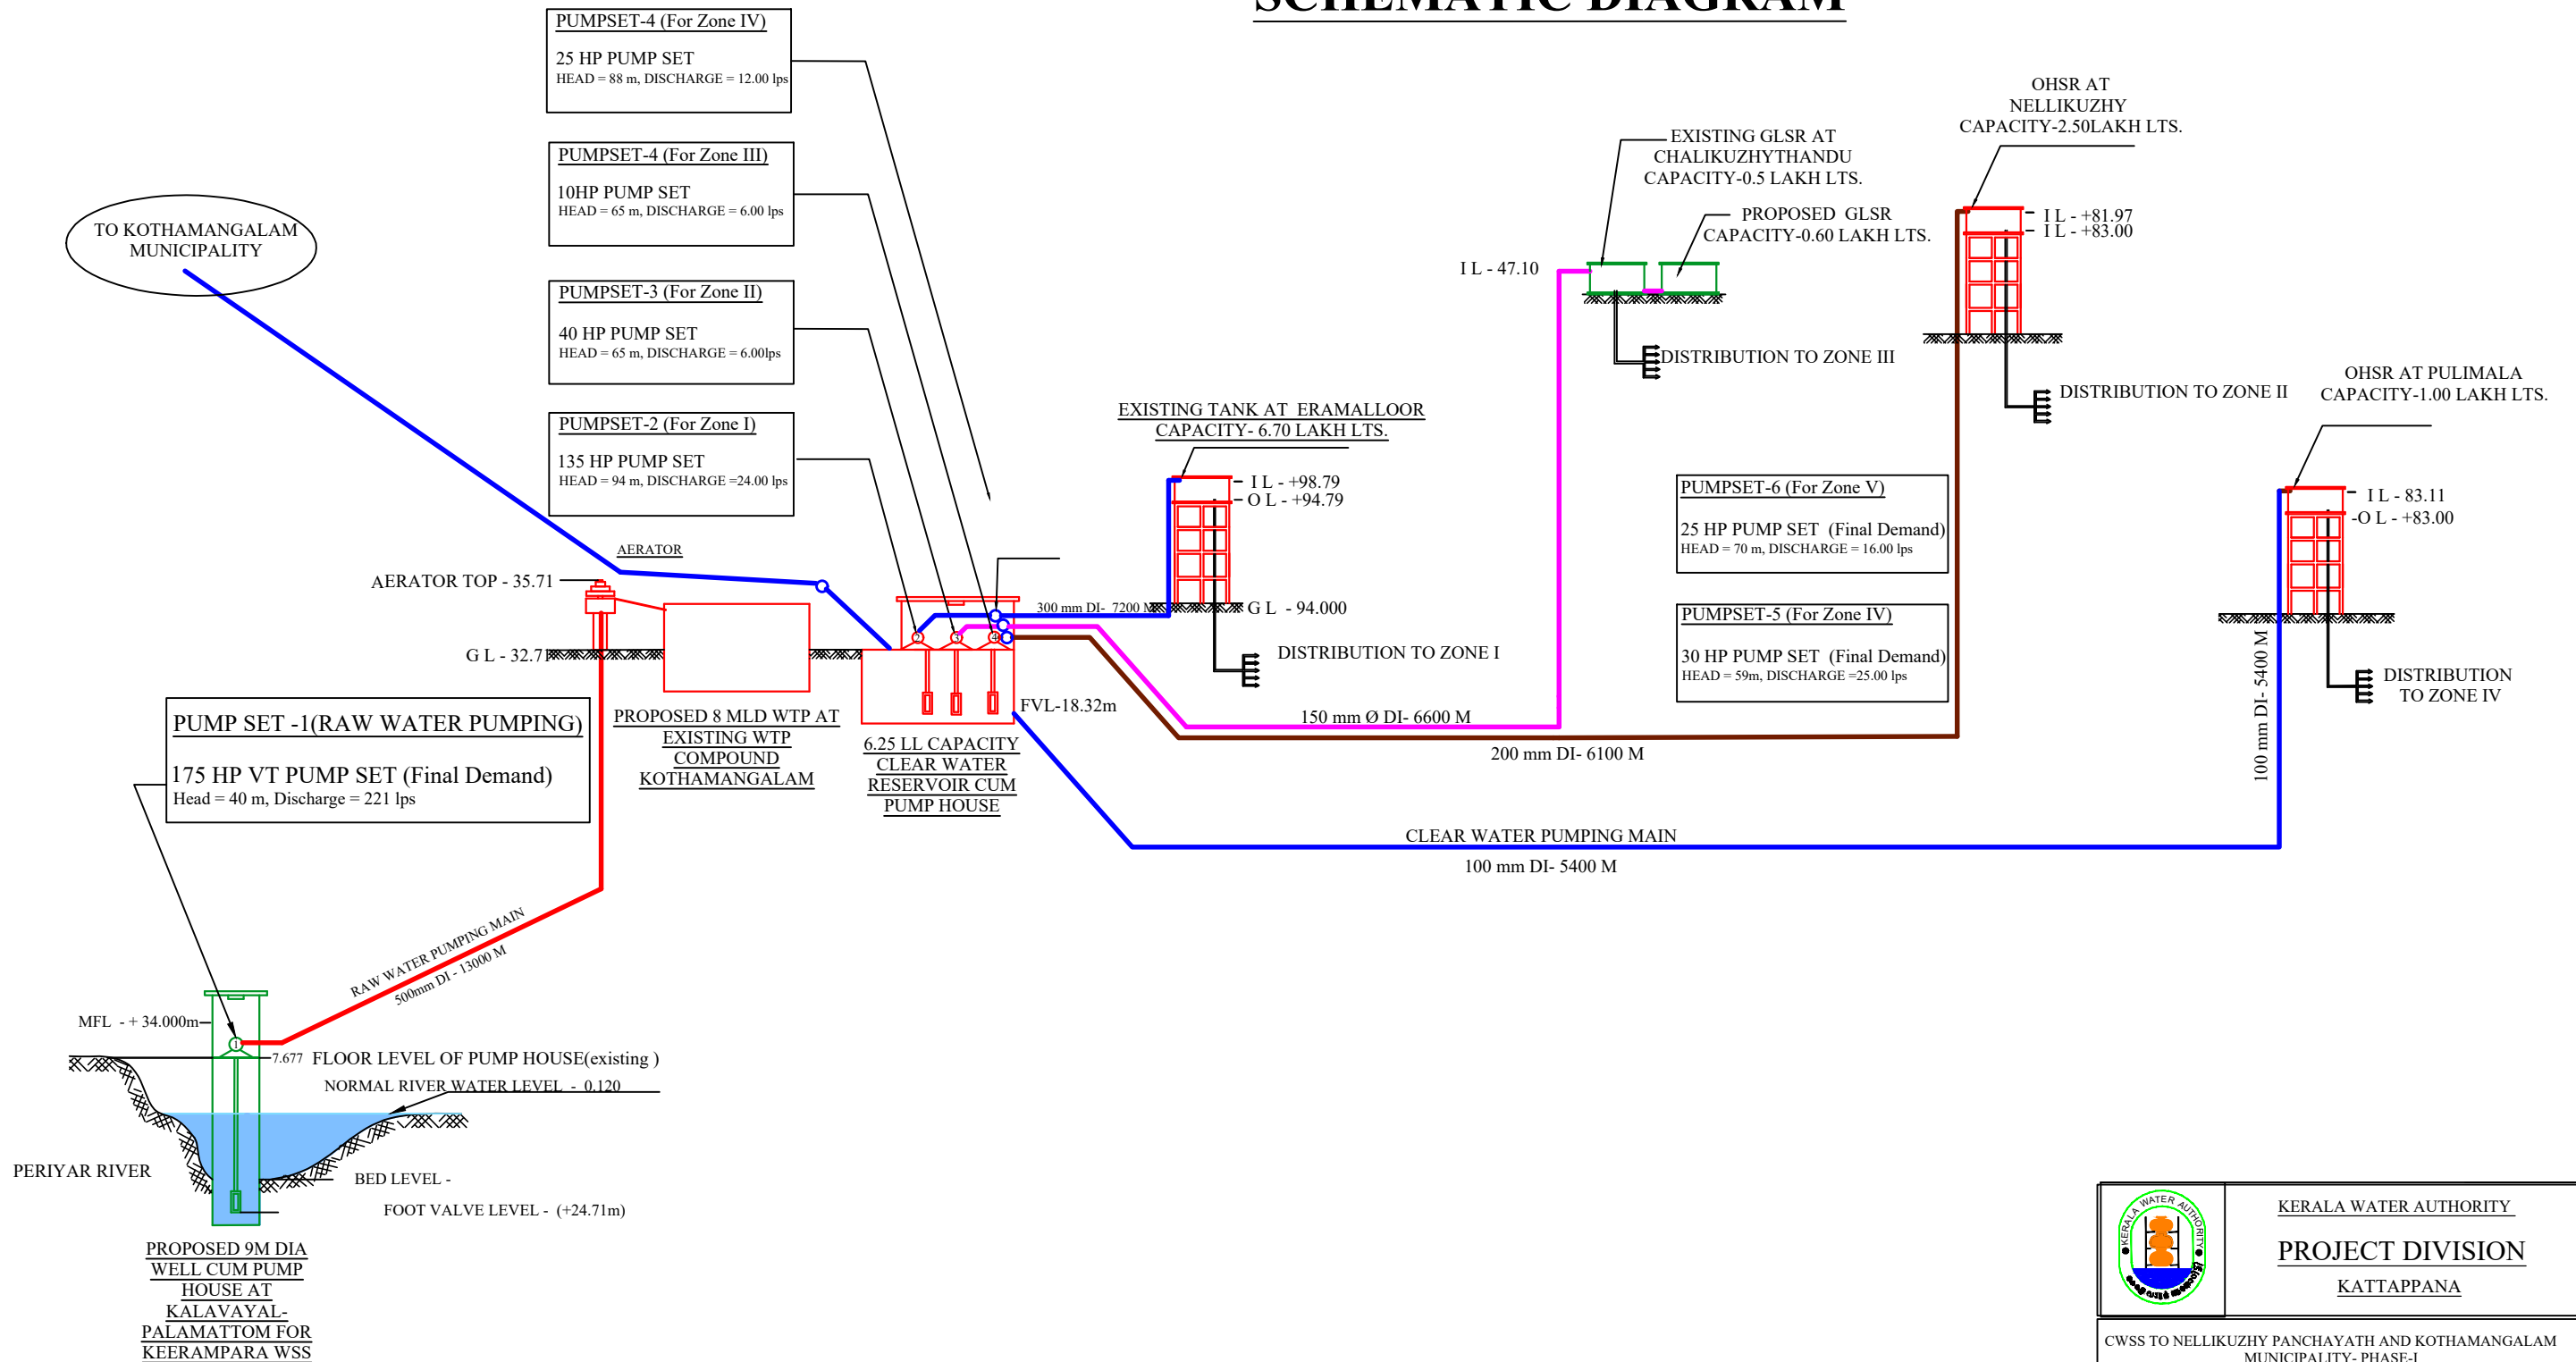

SCHEMATIC DIAGRAM

	KERALA WATER AUTHORITY PROJECT DIVISION KATTAPPANA
CWSS TO NELLIKUZHY PANCHAYATH AND KOTHAMANGALAM MUNICIPALITY- PHASE-I	
SCHEMATIC DIAGRAM	